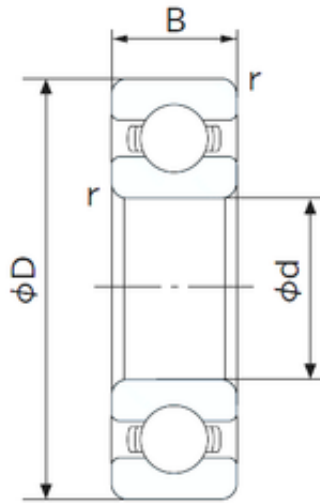

China Abec 9 Bearings Supplier

nsk deep groove ball bearings 6000 6200 6300
6900 bearing factory nsk ntn koyo nachi bearings

Bearing No. 6000

6000 Bearing 2D drawings and 3D CAD models

Size	10x26x8 mm
Bore Diameter	10 mm
Outer Diameter	26 mm
Width	8 mm
d	10 mm
D	26 mm
B	8 mm
C	8 mm
r min.	0.3 mm
da min.	12 mm
Da max.	24 mm
ra max.	0.3 mm
Weight	0.019 Kg
Basic dynamic load rating (C)	4,55 kN
Basic static load rating (C0)	1,97 kN
(Grease) Lubrication Speed	30000 r/min
Enclosure	Open
Bore Type	Cylindrical Bore
Configuration	Single Row
Bore Size	10 mm
Outside Diameter	26 mm
Width	8 mm
Fillet Radius/Chamfer	0.3 mm
Dynamic Load Rating	4,550 N
Static Load Rating	1,970 N

China Abec 9 Bearings Supplier

Limiting Speed - Grease	30,000 rpm
Limiting Speed - Oil	36,000 rpm
Factor f_0	12.4
Radial Clearance	0.002 to 0.013 mm
d_a (min)	12 mm
D_a (max)	24 mm
r_a (max)	0.3 mm