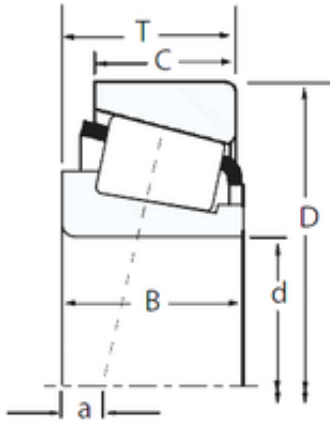

China Abec 9 Bearings Supplier

High quality Taper roller bearing 475/472A
SET203 570/563 SET204 P6 precision bearing
timken for Philippines

Bearing No. 475/472A

Size	55x120x29.002 mm
Bore Diameter	55 mm
Outer Diameter	120 mm
Width	29,002 mm
d	55 mm
D	120 mm
T	29,002 mm
B	29,007 mm
C	23,444 mm
R	0,8 mm
r	3,3 mm

475/472A Bearing 2D drawings and 3D CAD models